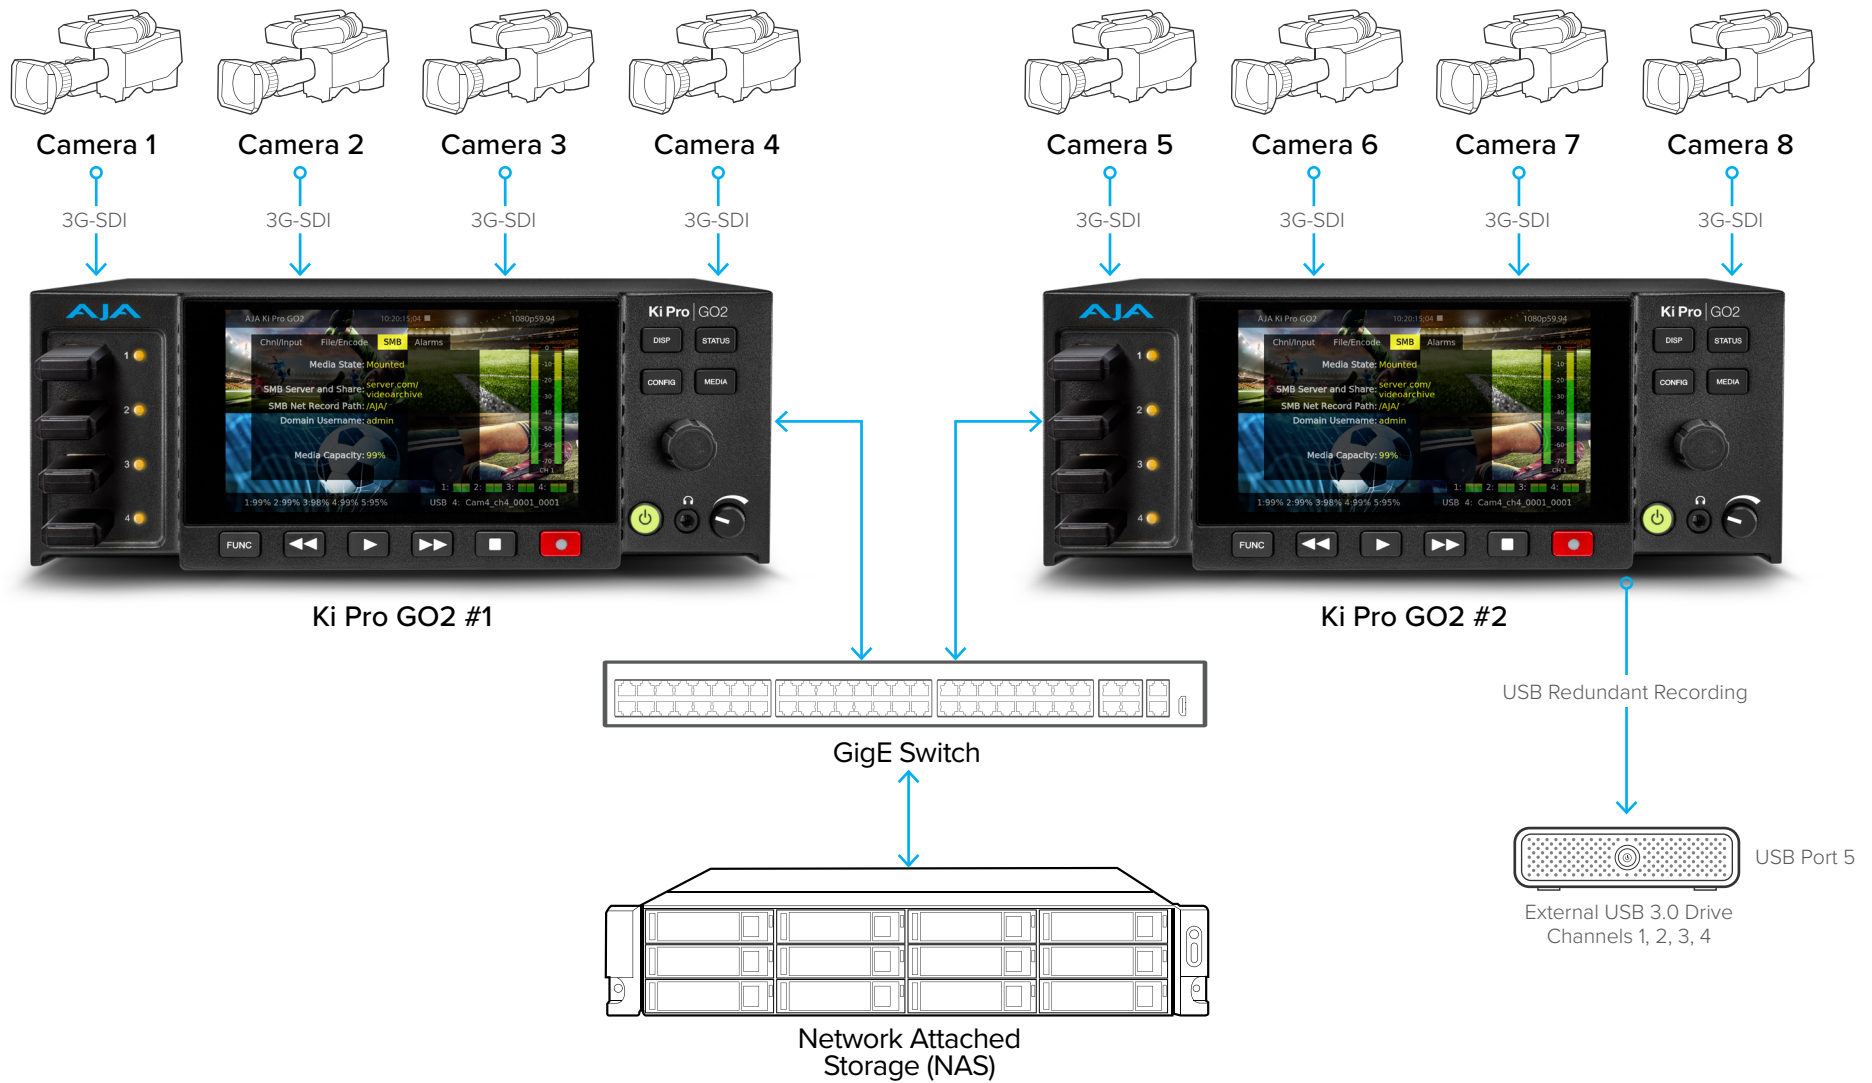

# Ki Pro® | GO2

Simultaneous Network and Local Recording from two Ki Pro GO2s